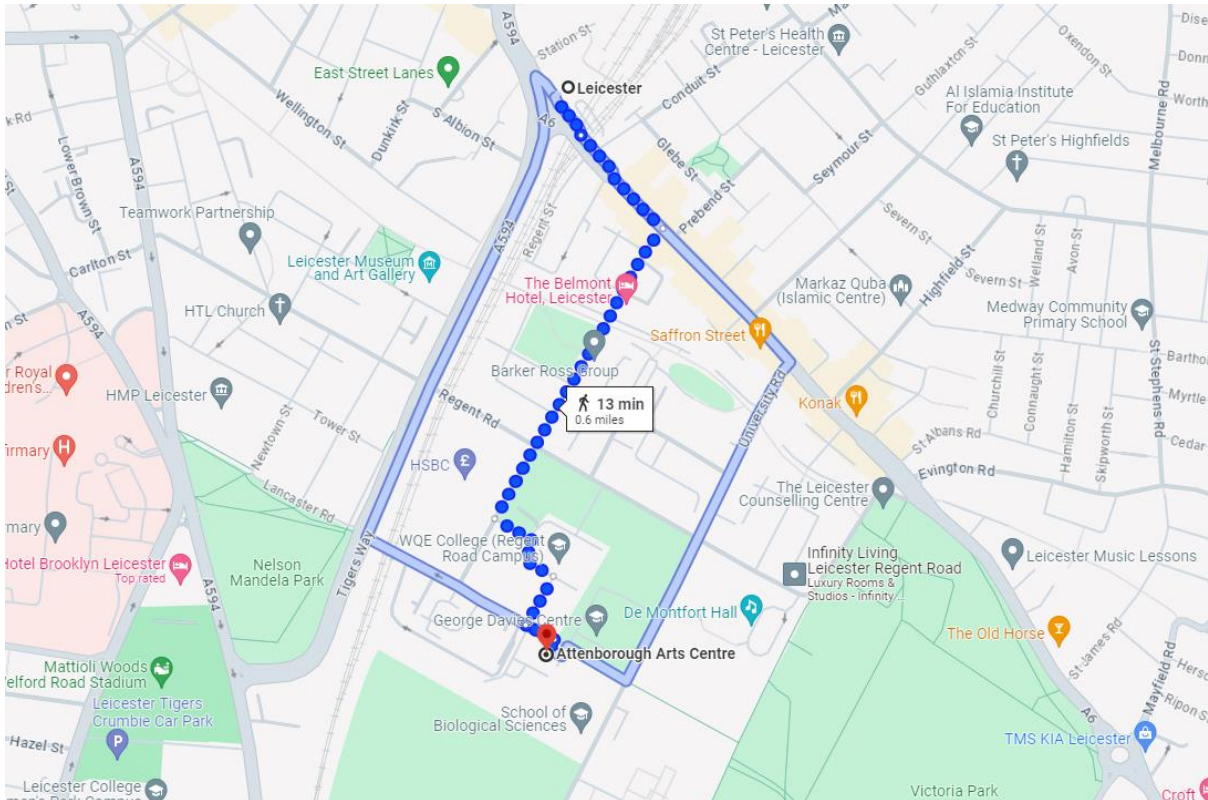

Leadership in Action – 26 June 2024

Attenborough Arts Centre, Leicester

Transport in Leicester:

Walking

It is approximately 13 minutes walk from the Train station to the Attenborough Arts Centre.

Train

Leicester Railway Station is a 15 minute walk away from the De Montfort University campus. The station is served by [East Midlands Railway](#) and [CrossCountry](#) trains and provides good train links to surrounding cities and towns.

Bus

Leicester has good bus links and is served by three main bus companies: [Arriva](#), [First](#) and [Centrebuses](#). All buses now provide a [Tap On, Tap Off](#) service with your contactless payment card.

Taxi

Hackney carriages are available at designated taxi ranks across the city such as at the train station. There are also a number of private hire taxi services available in the city. Uber also operates in Leicester.

[Boots](#)

8:30am-6pm

[Your Pharmacy](#)

Today: 9:30am - 12am